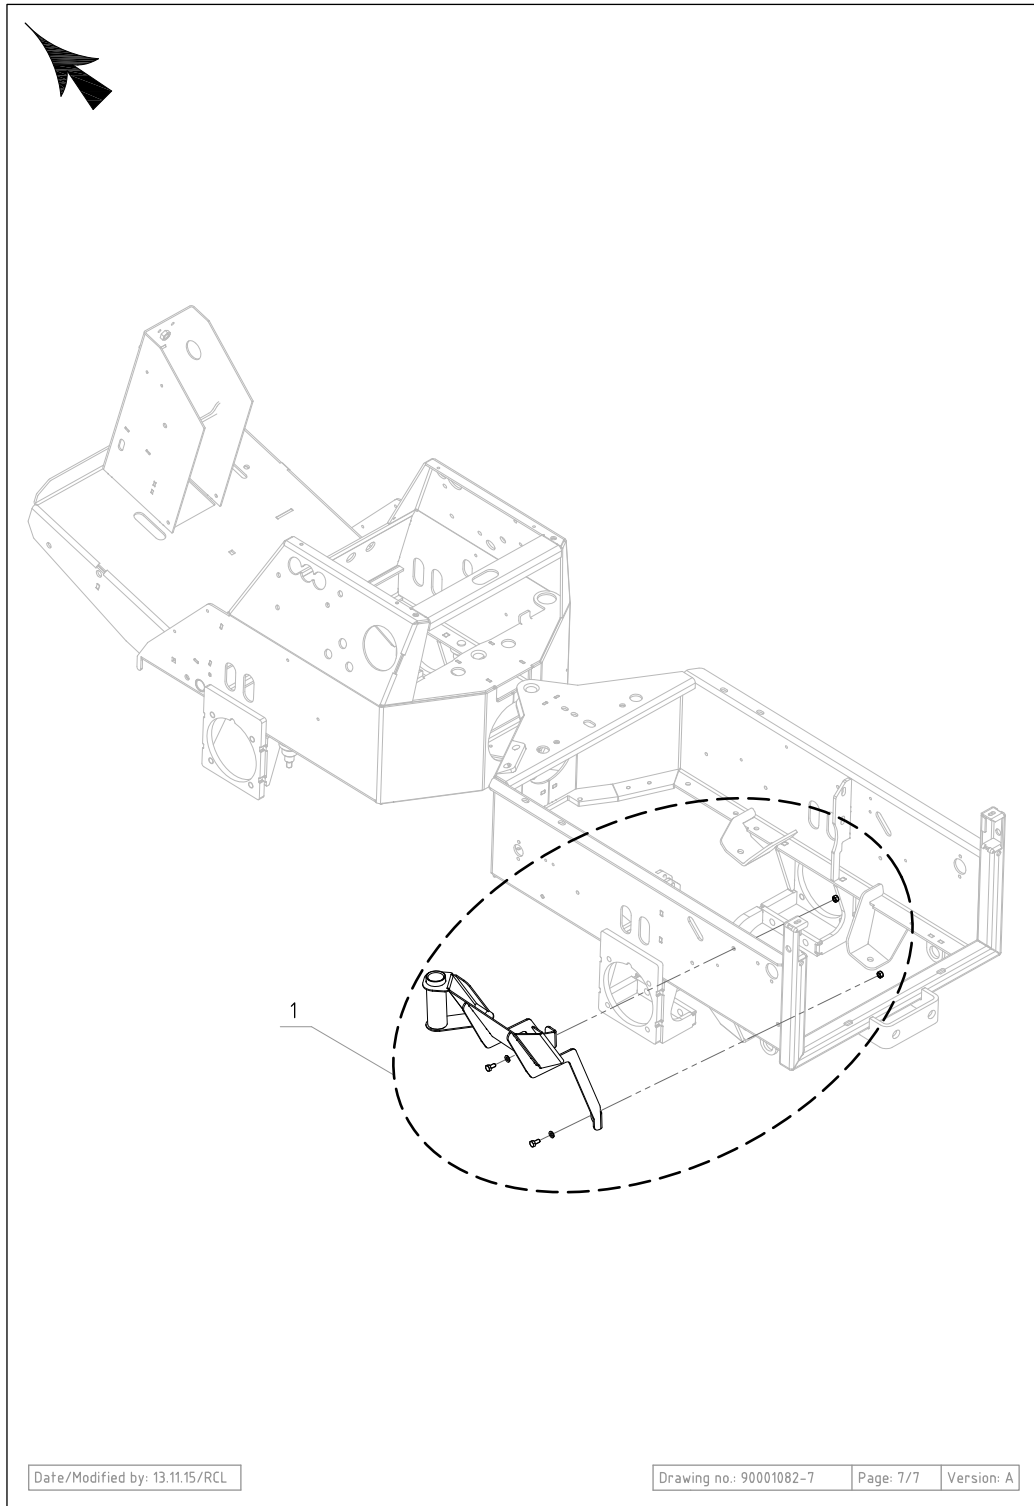

Pos.	Vare-nr	Antal	Beskrivelse	Notes
1	E50000650	1	HYD. SLANGE 1/2 INCH 485 MM	
2	E04120170	1	Lige Indskruining	
3	E50002148	1	NEEDLE VALVE 1/2 BSP	
4	E04500040	1	"Tredoring 1/2""	
5	E04100030	1	"Hyd. Brystnippel 1/2""	
6	E04804110	1	KONTRAVENTIL 1/2 - 0.5 bar	
7	E04100070	1	"Hyd. Brystnippel 3/8"" - 1/2""	
8	E04500030	1	"Tredoring 3/8""	
9	E50000486	1	Lynkobling 3/8 han	
10	E04421740	1	Hydraulik slange 1/2 630mm	
11	E04800480	1	Lige Indskruining	
12	E50002112	1	FLOW MEASURER FI060	
13	E04500020	1	"Tredoring 1/4""	
14	E50002151	1	TEST POINT 1/4	
15	E50002147	1	Digitalt manometer	
16	E04501250	1	"Lynkobling 1/2""	
17	E04501220	1	"Lynkobling 1/2""	
18	E04501400	1	Lynkobling	
19	E04501240	1	"Lynkobling 3/8""	
20	E04501230	1	"Lynkobling 1/4""	
21	E04100020	1	"Hyd. Brystnippel 3/8""	
22	E04100050	1	"Hyd. Brystnippel 1/4"" - 3/8""